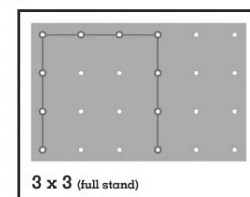

Tel: 0161 487 2362
sales@imagodisplay.co.uk