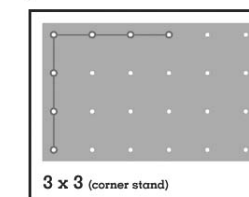

Tel: 0161 487 2362
sales@imagodisplay.co.uk