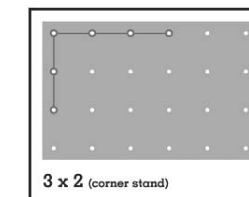

Tel: 0161 487 2362
sales@imagodisplay.co.uk