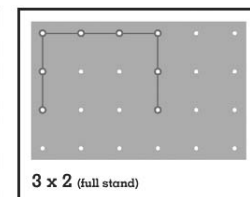

Tel: 0161 487 2362
sales@imagodisplay.co.uk